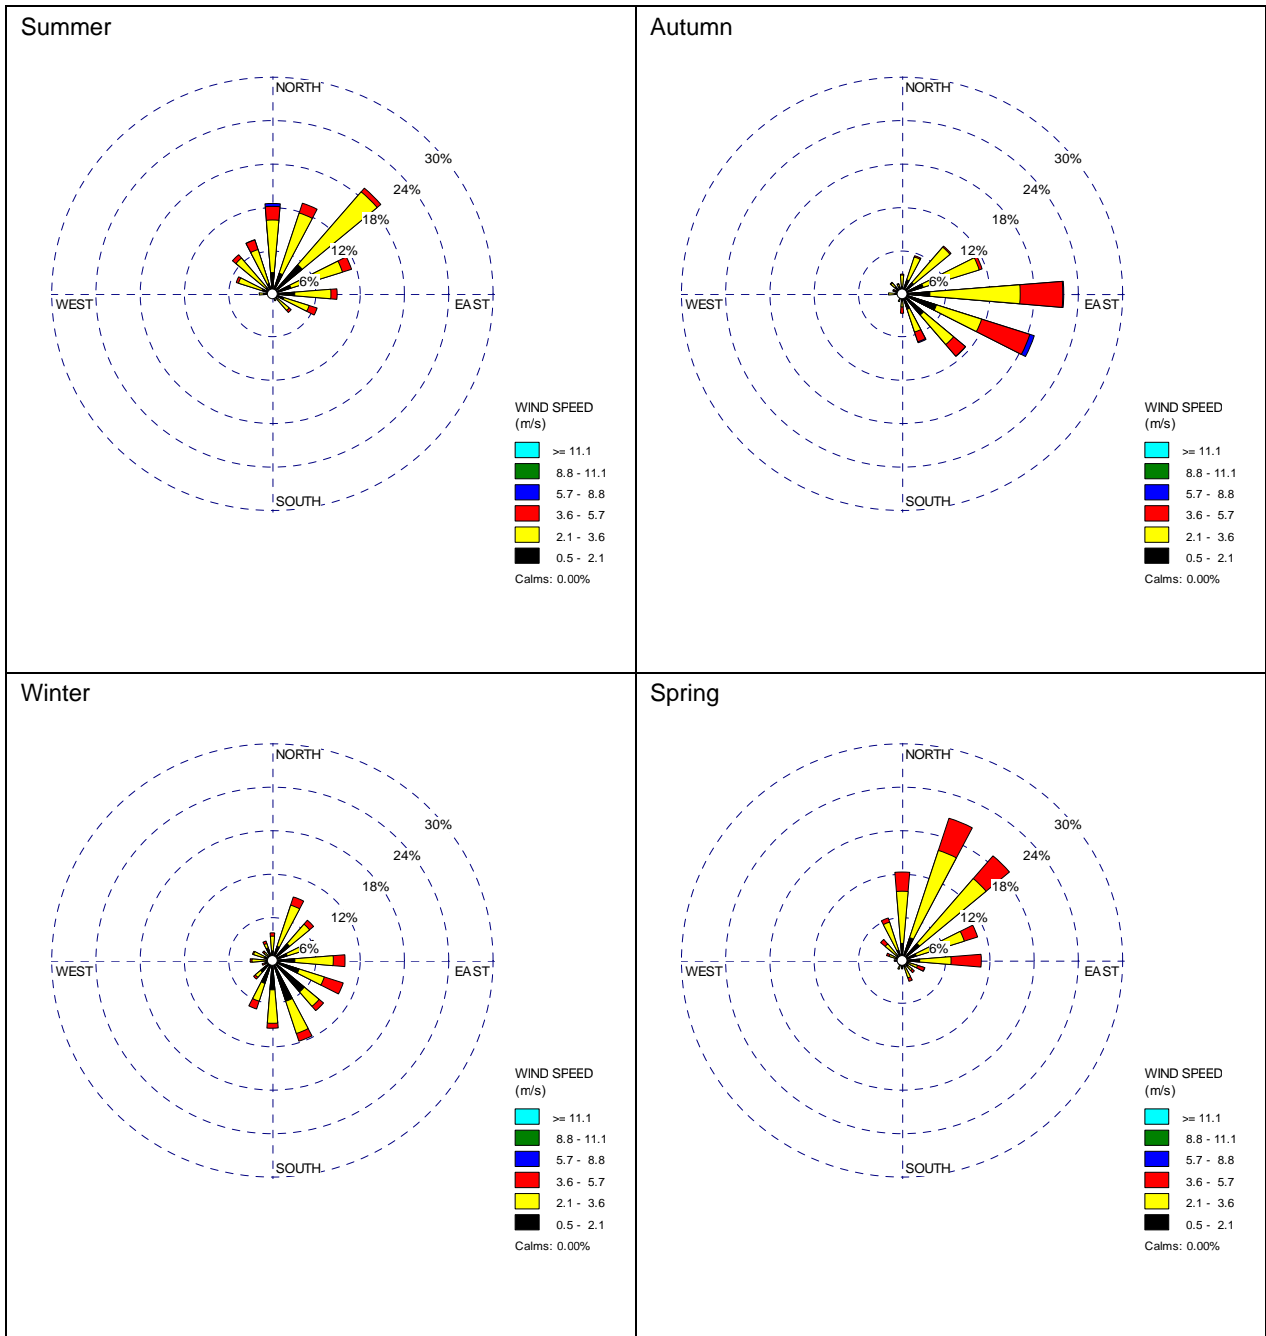

Appendix K.2 Windroses for Daunia (TAPM)

Figure K2.1 All hours windrose at Daunia

Figure K2.2 Windroses by time of day at Daunia

Figure K2.3 Windroses by season at Daunia