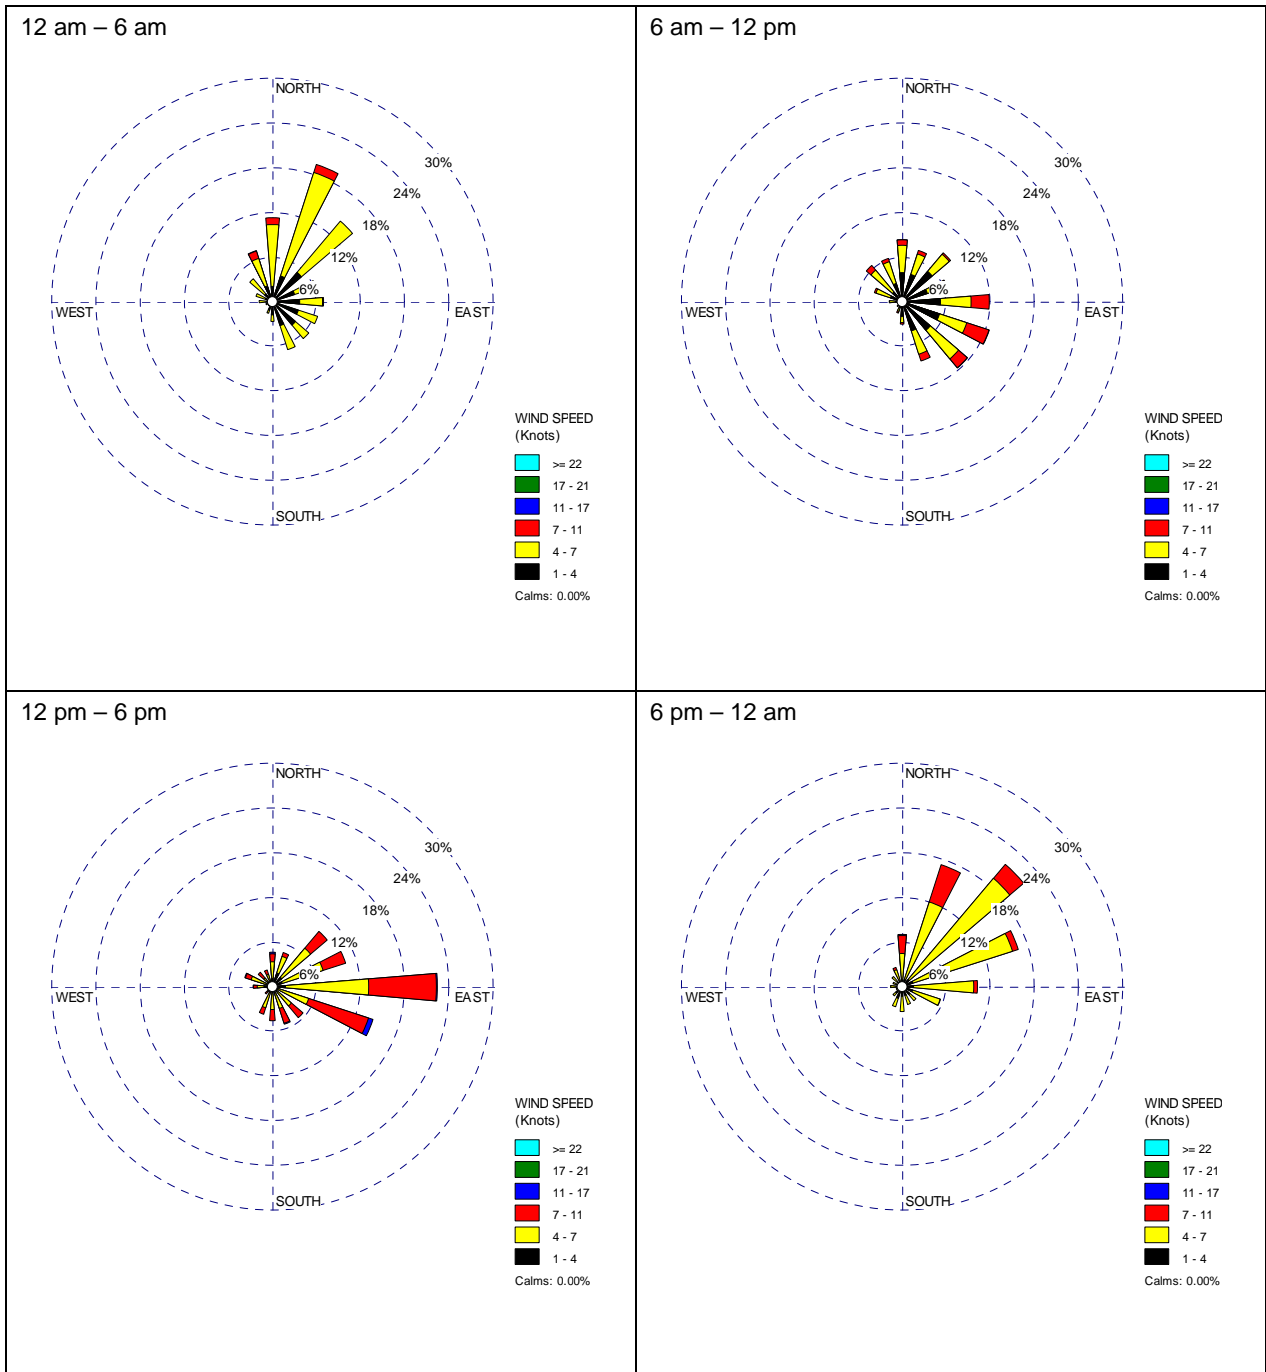

Appendix K.2 Windroses for Daunia (TAPM)

Figure K2.1 All hours windrose at Daunia

Figure K2.2 Windroses by time of day at Daunia

Figure K2.3 Windroses by season at Daunia