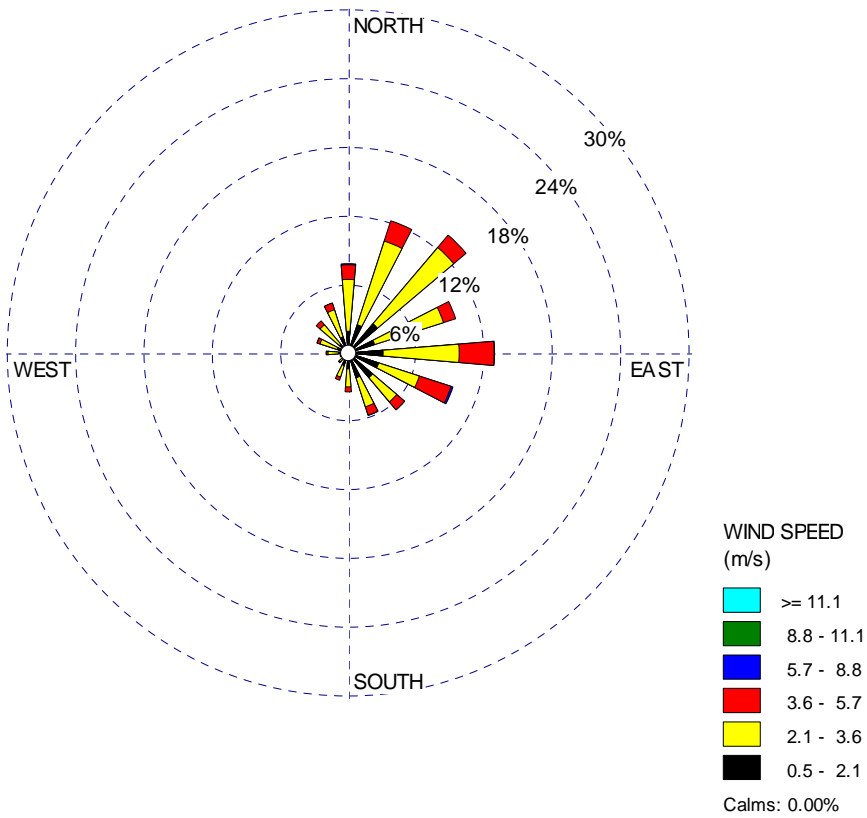

Appendix K.2 Windroses for Daunia (TAPM)

Figure K2.1 All hours windrose at Daunia

Figure K2.2 Windroses by time of day at Daunia

Figure K2.3 Windroses by season at Daunia